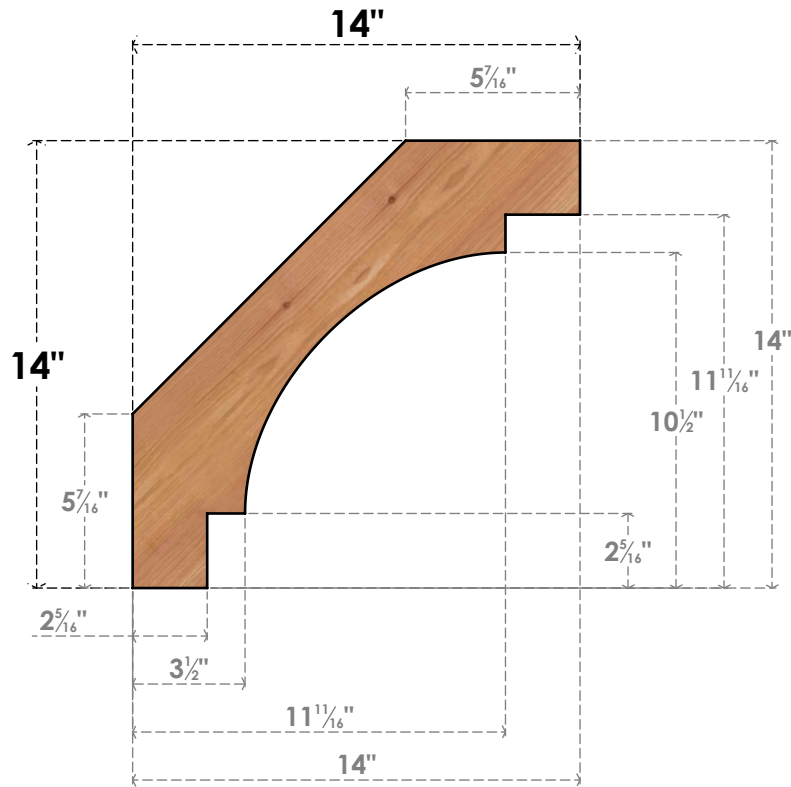

# BRC04X14X14MRC00SWR

3 1/2"W X 14"D X 14"H MERCED SMOOTH BRACE, WESTERN RED CEDAR

**SIDE**

**FRONT**

EKENA MILLWORK  
2300 WEST MAIN ST.  
CLARKSVILLE, TX 75426  
TOLL FREE: 866-607-0453  
WWW.EKENAMILLWORK.COM

**NOTES**

1. INSTALLATION TO BE COMPLETED IN ACCORDANCE WITH MANUFACTURER'S SPECIFICATIONS.
2. DRAWING MAY NOT BE TO SCALE
3. THIS DRAWING IS INTENDED FOR DESIGN AND PLANNING PURPOSES ONLY.
4. ALL INFORMATION CONTAINED HEREIN WAS CURRENT AT THE TIME OF DEVELOPMENT BUT MUST BE REVIEWED AND APPROVED BY THE PRODUCT MANUFACTURER TO BE CONSIDERED ACCURATE.
5. PRODUCTS ARE NOT KILN DRIED. THIS ITEM IS UNIQUE AND WILL CONTAIN THE NATURAL VARIATIONS THAT THE WOOD SPECIES OFFERS. THIS MAY RESULT IN VARIATIONS UP TO 1/4"