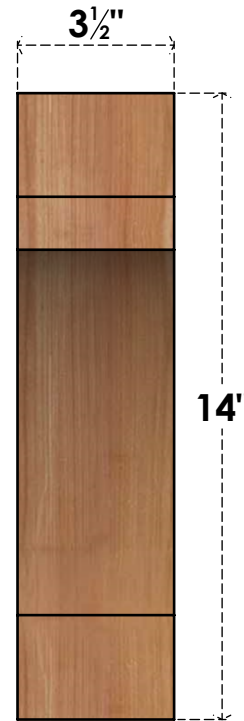

# BRC04X14X14MRC00SWR

3 1/2"W X 14"D X 14"H MERCED SMOOTH BRACE, WESTERN RED CEDAR

**SIDE**

**FRONT**

EKENA MILLWORK  
2300 WEST MAIN ST.  
CLARKSVILLE, TX 75426  
TOLL FREE: 866-607-0453  
WWW.EKENAMILLWORK.COM

**NOTES**

1. INSTALLATION TO BE COMPLETED IN ACCORDANCE WITH MANUFACTURER'S SPECIFICATIONS.
2. DRAWING MAY NOT BE TO SCALE
3. THIS DRAWING IS INTENDED FOR DESIGN AND PLANNING PURPOSES ONLY.
4. ALL INFORMATION CONTAINED HEREIN WAS CURRENT AT THE TIME OF DEVELOPMENT BUT MUST BE REVIEWED AND APPROVED BY THE PRODUCT MANUFACTURER TO BE CONSIDERED ACCURATE.
5. PRODUCTS ARE NOT KILN DRIED. THIS ITEM IS UNIQUE AND WILL CONTAIN THE NATURAL VARIATIONS THAT THE WOOD SPECIES OFFERS. THIS MAY RESULT IN VARIATIONS UP TO 1/4"