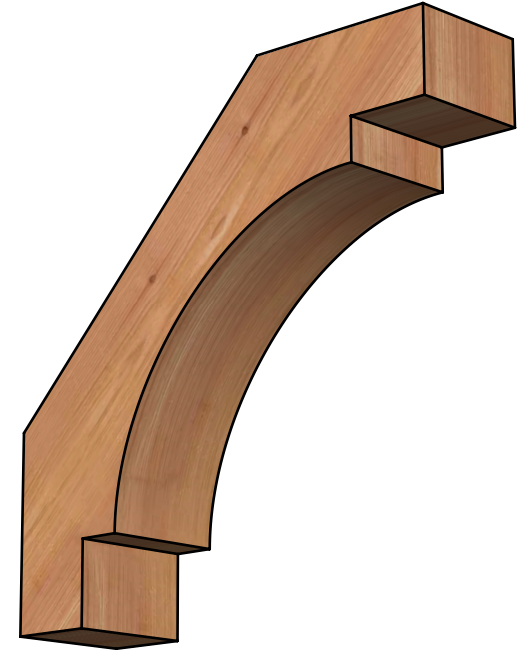

# BRC04X14X14MRC00SWR

3 1/2"W X 14"D X 14"H MERCED SMOOTH BRACE, WESTERN RED CEDAR

**SIDE**

**FRONT**

EKENA MILLWORK  
2300 WEST MAIN ST.  
CLARKSVILLE, TX 75426  
TOLL FREE: 866-607-0453  
WWW.EKENAMILLWORK.COM